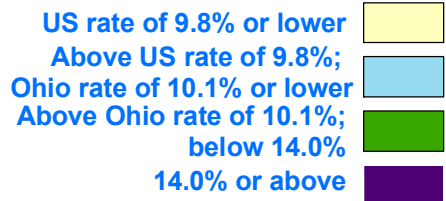

# Ohio Not Seasonally Adjusted Unemployment Rates January 2011

Office of Workforce Development  
Bureau of Labor Market Information

	Unemployment Rates Not Seasonally Adjusted	Seasonally Adjusted
United States..	9.8%	9.0%
Ohio.....	10.1%	9.4%