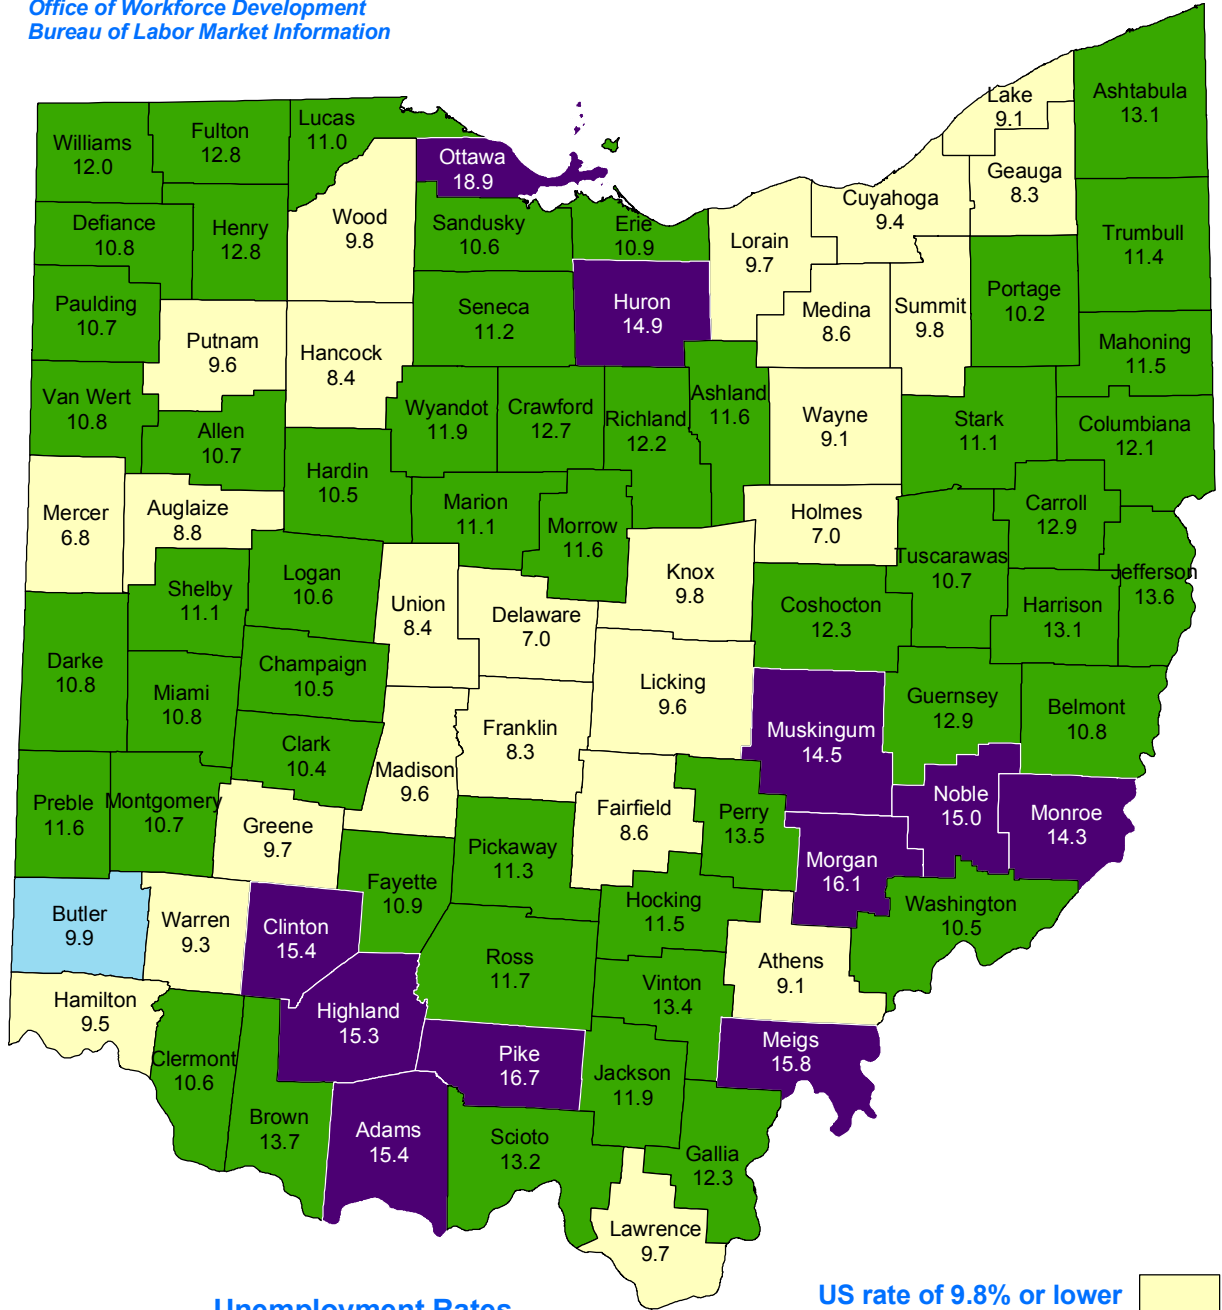

# Ohio Not Seasonally Adjusted Unemployment Rates January 2011

Office of Workforce Development  
Bureau of Labor Market Information

	Unemployment Rates Not Seasonally Adjusted	Seasonally Adjusted
United States..	9.8%	9.0%
Ohio.....	10.1%	9.4%

Ohio Department of Job and Family Services

John R. Kasich, Governor

Michael B. Colbert, Director